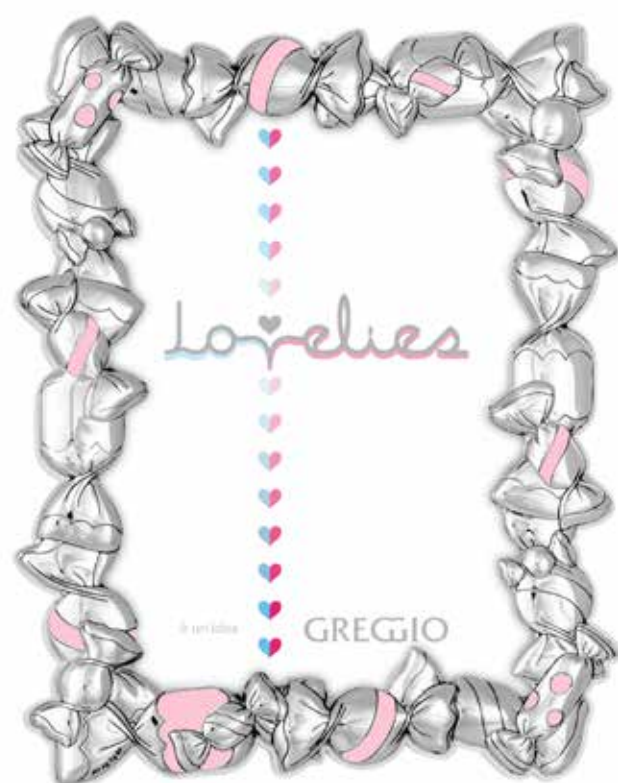

Cornice Bon Bon rosa - Pink Bon Bon photo frame
56.01.2270 cm 9 x 13

Finitura lucida - Glossy finish