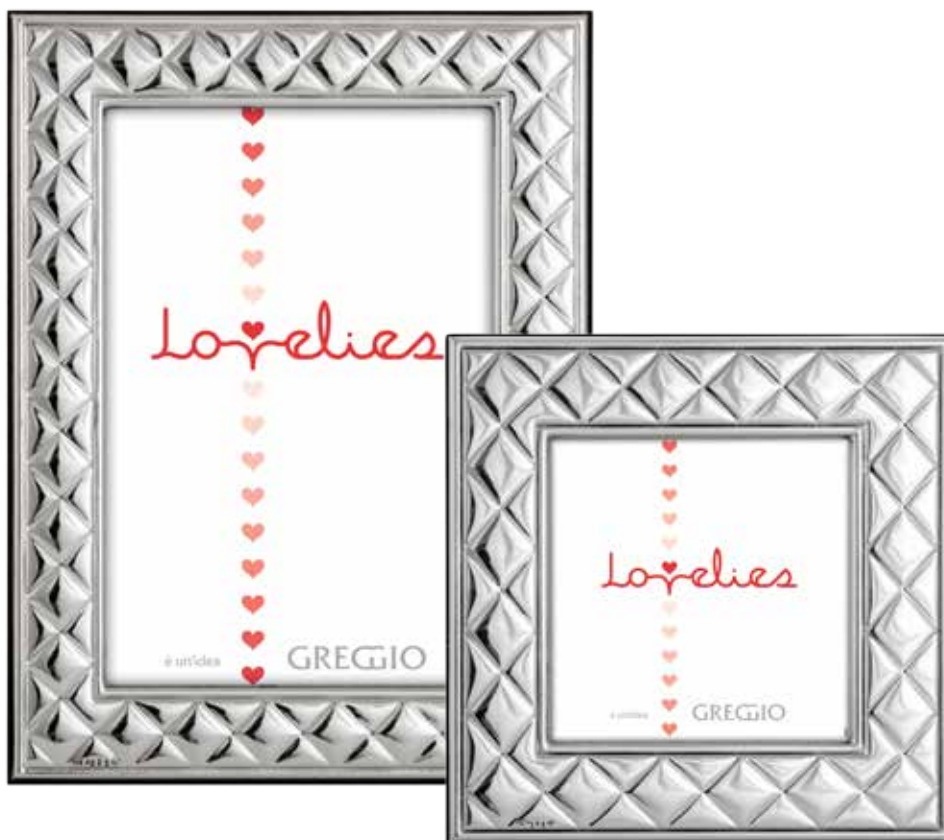

Cornice Flowers
Flowers photo frame

56.01.2061 cm 9x13

56.01.2062 cm 13x18

56.01.2063 cm 18x24

finitura lucida, profilo fiore satinato

glossy finish, matt flower details

Album Flowers
Flowers photo album

56.01.2216 cm 35x35

Cornice Fashion
Fashion photo frame

56.01.2081 cm 9x13

56.01.2083 cm 18x24

finitura lucida, decoro satinato

glossy finish, matt details

Cornice Shell
Shell photo frame

56.01.2033 cm 18x24
finitura lucida martellata
hammered glossy finish

Cornice Classic
Classic photo frame

56.01.2073 cm 18x24
finitura lucida martellata
hammered glossy finish

Cornice Geometrica
Geometrica photo frame

56.01.2220 cm 10x10
 56.01.2221 cm 10x15
 56.01.2222 cm 13x18
 56.01.2223 cm 18x24
 finitura lucida
glossy finish

Cornice Cortecchia
Cortecchia photo frame

56.01.2260 cm 10x15
 56.01.2262 cm 18x24
 finitura lucida
hammered glossy finish

Cornice Easy
Easy photo frame

56.01.2242 cm 18x24
finitura lucida
glossy finish

Cornice Liscia
Plain photo frame